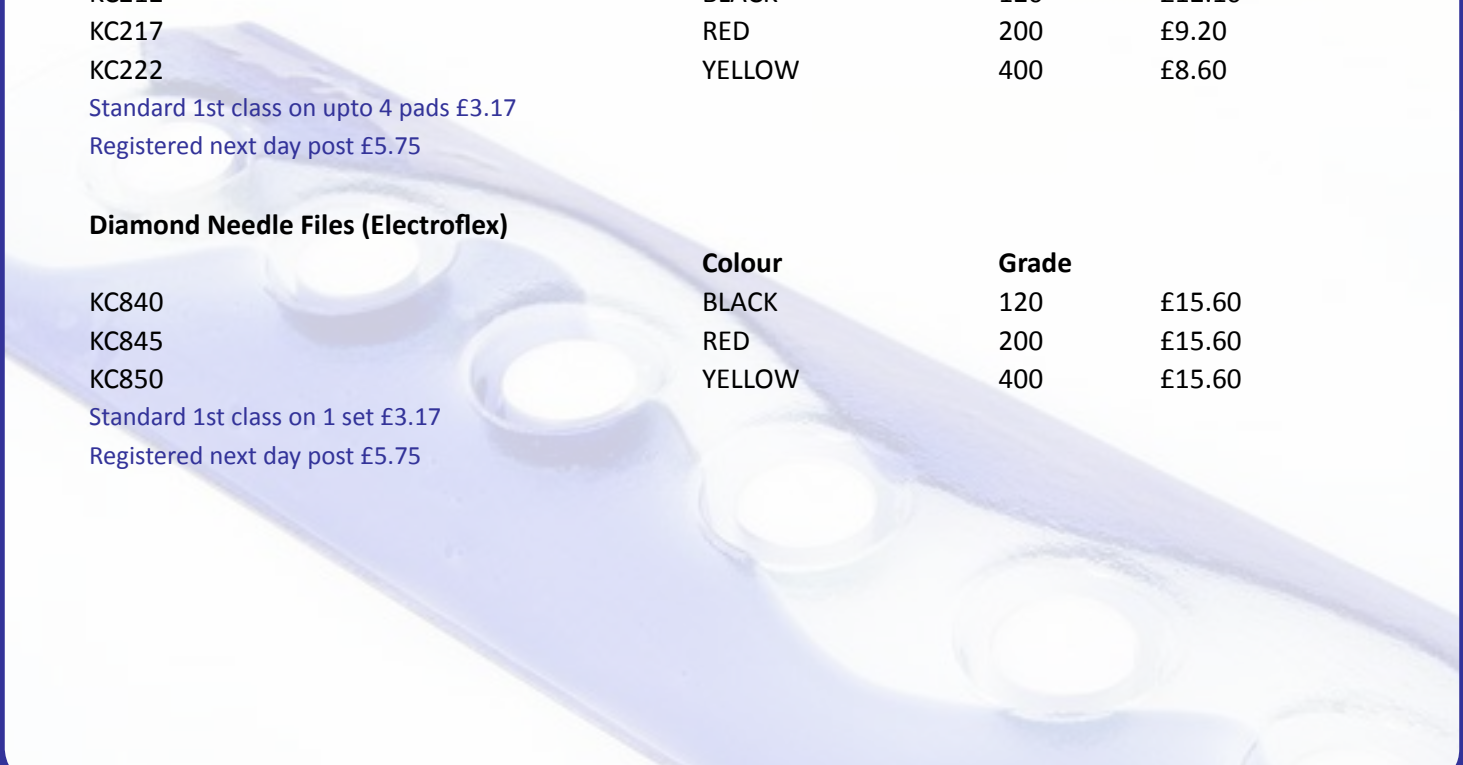

Equipment <Glass>

Cutting

Toyo Oil Filled Cutter

KCTO £22.72

Shaws Oiled Filled Cutter

KCSO £23.66

KCSOR £15.08

Grozing Pliers

KCGP £5.66

Pro-Runner Pliers

KCPR £4.64

KCPRS £16.27

Cutting Oil

KCUP £2.92

Polishing

Diamond Hand Pads (Electroflex)

	Colour	Grade	
KC202	GREEN	60	£13.80
KC212	BLACK	120	£12.10
KC217	RED	200	£9.20
KC222	YELLOW	400	£8.60

Standard 1st class on upto 4 pads £3.17

Registered next day post £5.75

Diamond Needle Files (Electroflex)

	Colour	Grade	
KC840	BLACK	120	£15.60
KC845	RED	200	£15.60
KC850	YELLOW	400	£15.60

Standard 1st class on 1 set £3.17

Registered next day post £5.75